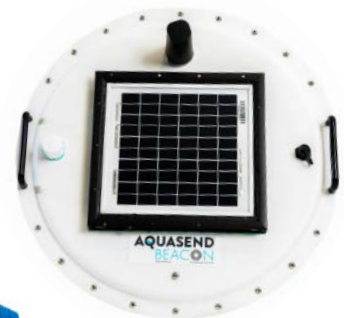

AQUASEND® BEACON

INNOVATIVE AQUA FARM TECHNOLOGY. 40 YEARS OF GLOBAL RESEARCH.

The Aquasend Beacon® collects and radio transmits water oxygen and temperature measurements for real-time management. The Beacon is solar powered, low maintenance, fouling resistant and resilient in all weather and intense farming environments.

The Beacon's optical oxygen sensor is factory calibrated to maintain accuracy for more than 12 months. Its LED lights correspond to prescribed water-quality levels and provide a visual notification of changing conditions. The sensors are integrated with a cloud-based data platform that allows farmers to receive set alerts and alarms in real-time from any location.

FACTS AT A GLANCE

- Optical oxygen sensor is stable for more than a year before recalibration is required
- Innovative anti-fouling to ensure data quality
- Service-positioned product to match all farm budgets
- Aeration control option
- Constant updates and value added to software
- GPS positioning

REAL-TIME WATER QUALITY MONITORING BUOY

AQUASEND®
A PME ENTERPRISE