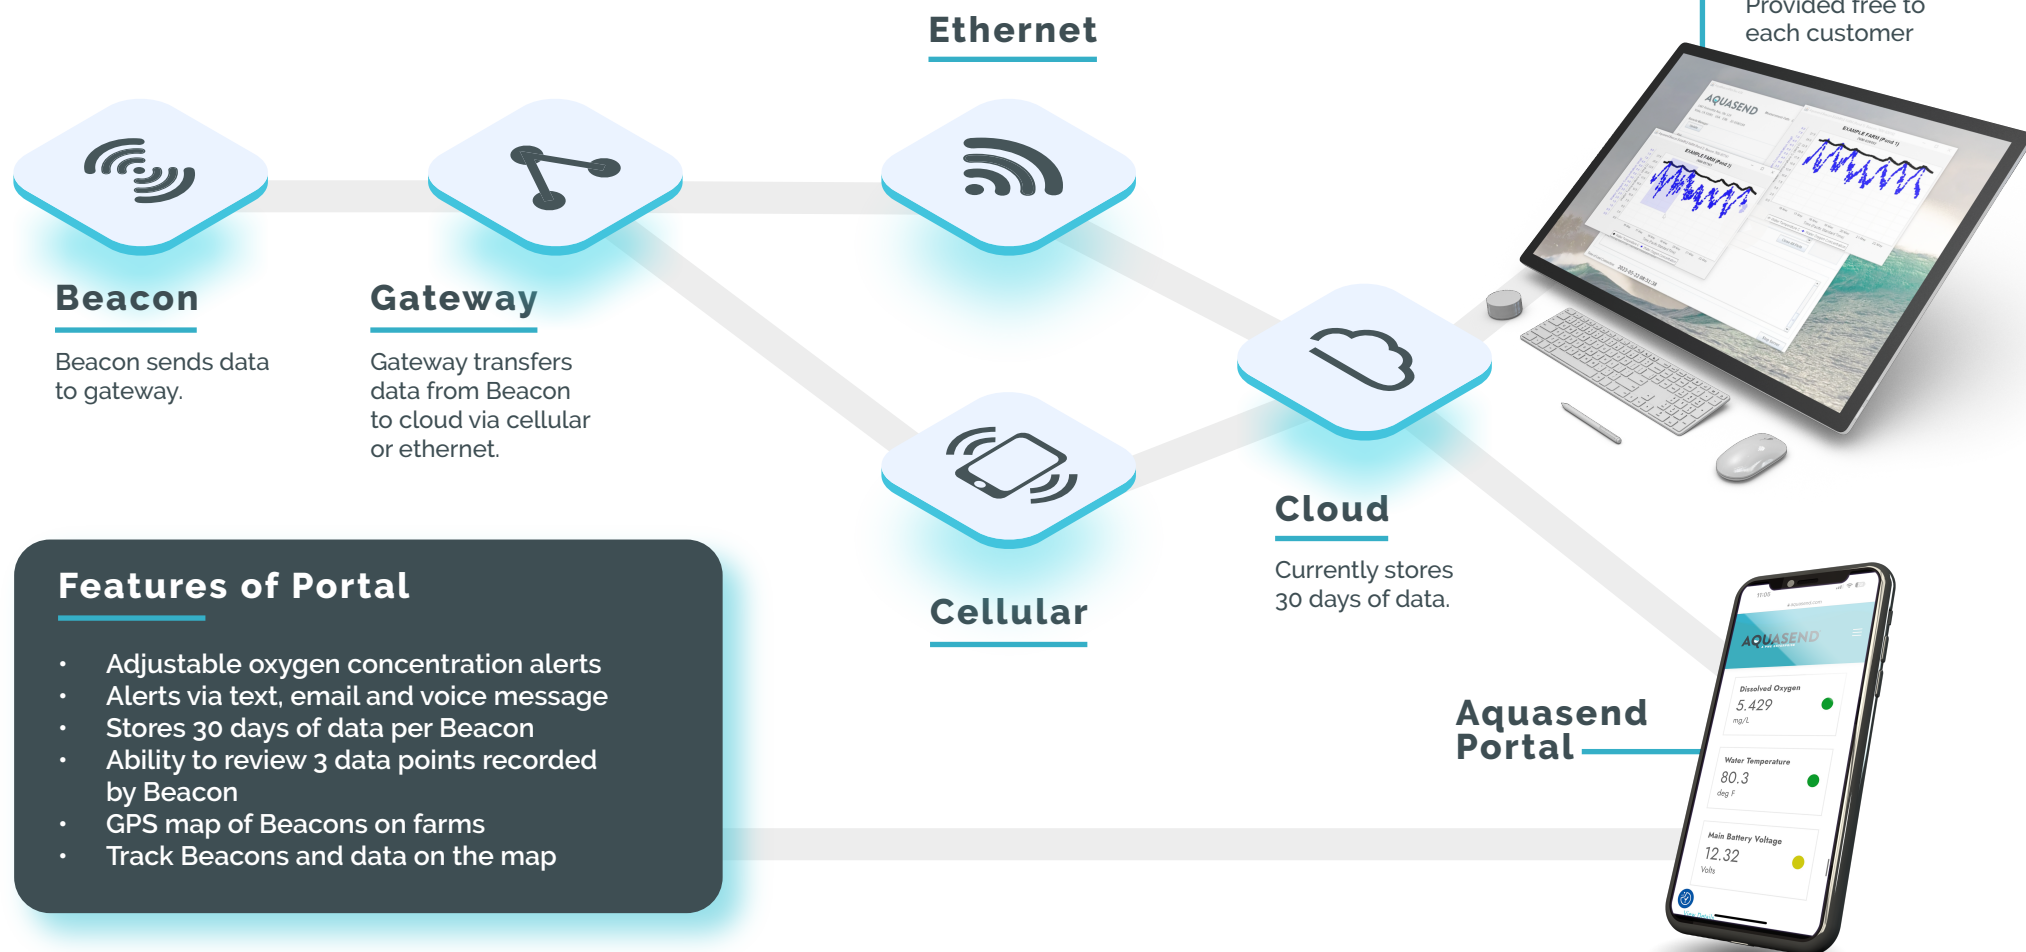

AQUASEND BEACON

Beacon 101

SaaS – Software as a Service

Aquasend Beacon® Plot Program Software

Provided free to each customer

Beacon

Beacon sends data to gateway.

Gateway

Gateway transfers data from Beacon to cloud via cellular or ethernet.

Ethernet

Cellular

Cloud

Currently stores 30 days of data.

Features of Portal

- Adjustable oxygen concentration alerts
- Alerts via text, email and voice message
- Stores 30 days of data per Beacon
- Ability to review 3 data points recorded by Beacon
- GPS map of Beacons on farms
- Track Beacons and data on the map

Aquasend Portal